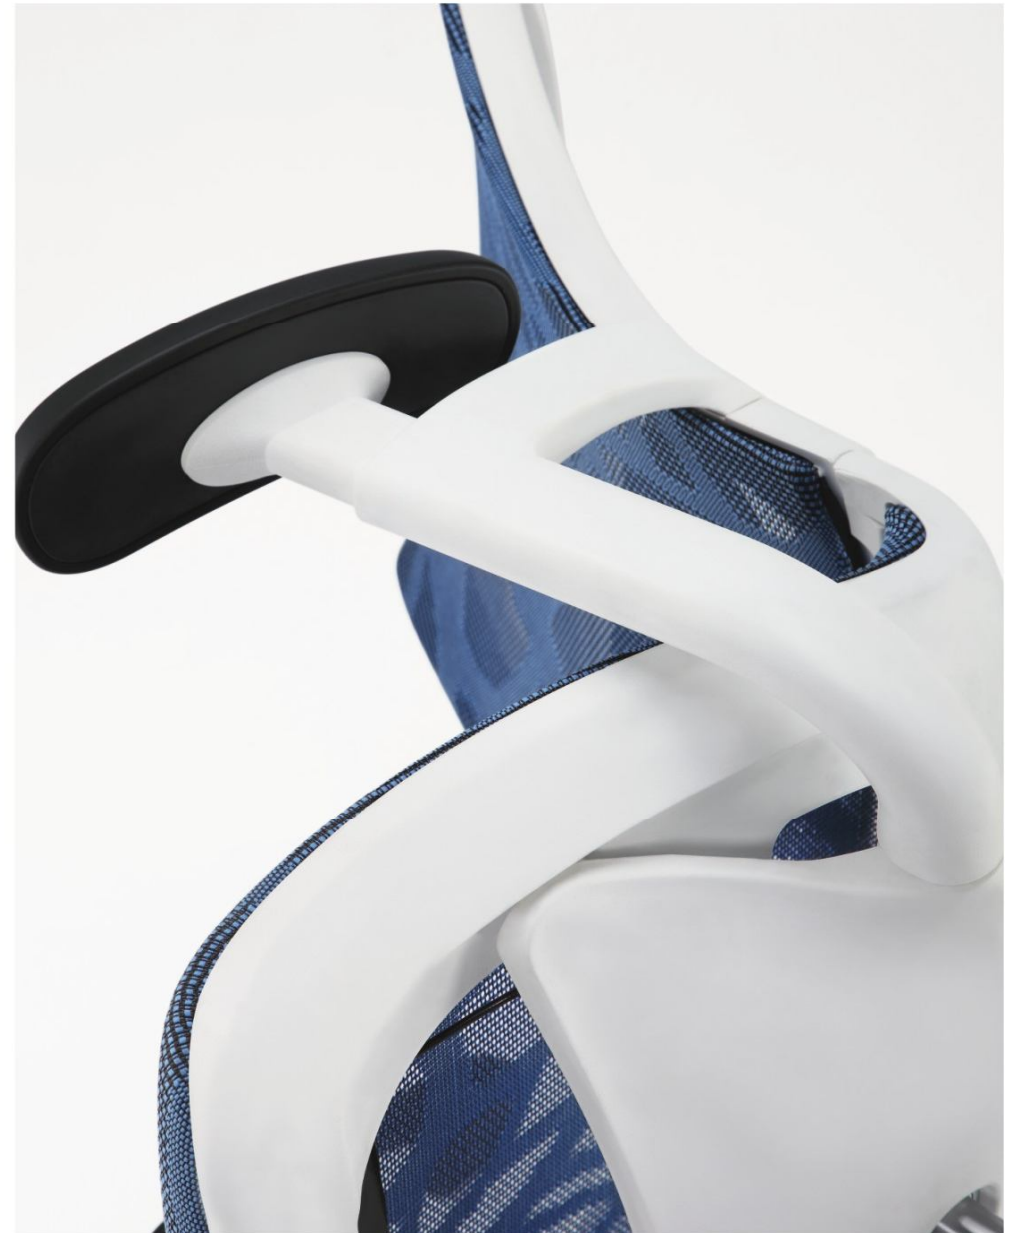

Evolution of Mechanism-less