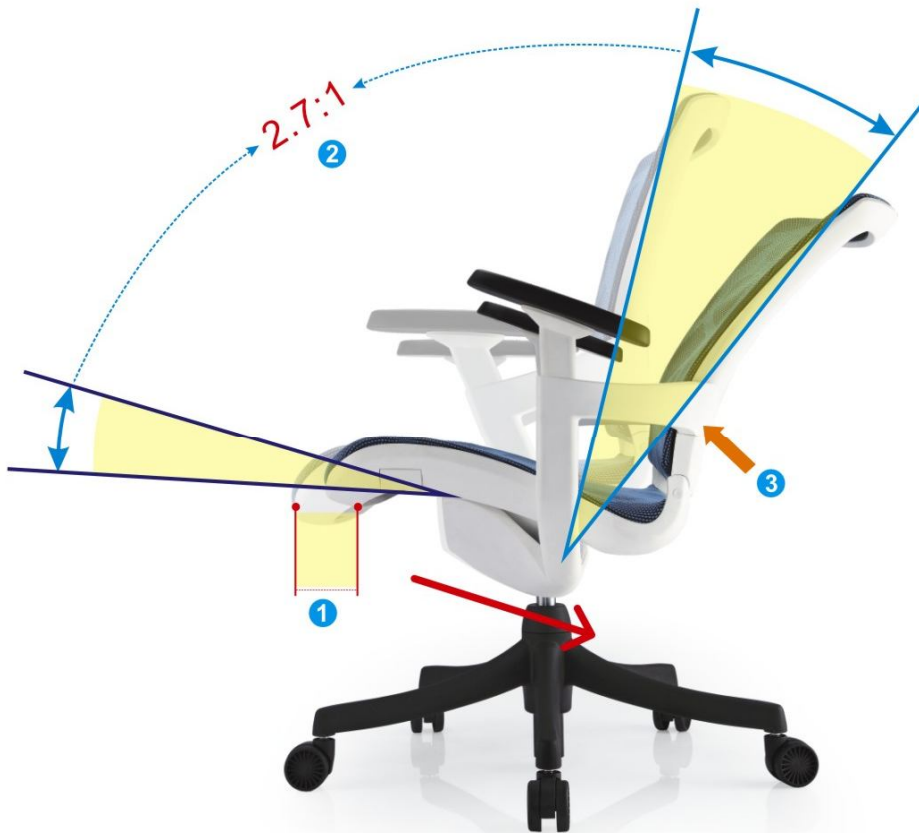

# Evolution of Tilting

## Sub-Skating Recline Ergonomic Design

- 1 Seat skating down and backward.
- ➔ 2 Ration of Backrest recline angle vs Seat angle change =  $2.7^\circ : 1^\circ$
- ➔ 3 Body fit with backrest movement, Lumbar region retain same position